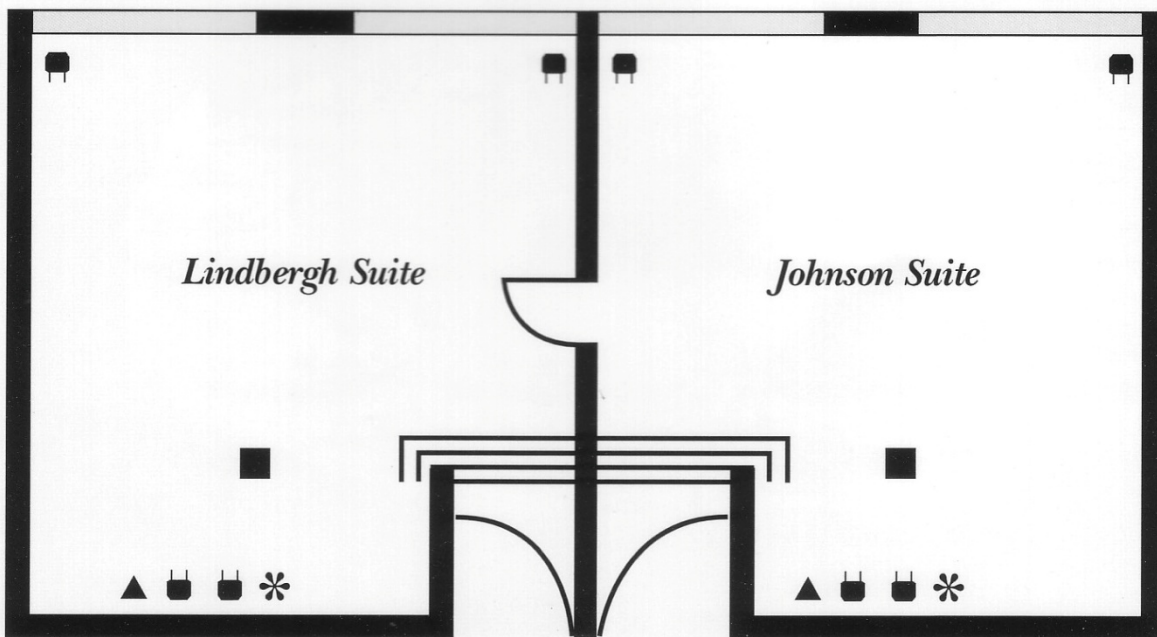

The Croydon Park Hotel

The Croydon Park Hotel offers fully air conditioned meeting rooms and dining facilities, including syndicate rooms for interviews and small meetings.

DIMENSIONS

8 x 7.5m Each

CAPACITIES

*Theatre x 40
Classroom x 15
Boardroom x 23
U Shape x 18
Reception x 50
Banquet x 40*

KEY

-  *Power supply 13 amp*
-  *Telephone point*
-  *Natural daylight*
-  *Air-conditioning*

The Croydon Park Hotel

7 Altyre Road